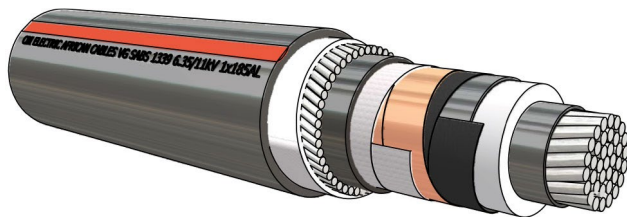

MEDIUM VOLTAGE XLPE-ALUMINIUM CABLES

11kV MV Aluminium 1 Core Type A AWA

General Data:

Properties:

Aluminium 1 Core
 Specification SANS 1339
 Voltage Rating 6350 / 11000V
 Type A

Cable Description:

Typical

Applications:

Underground Underground Reticulation
 Main Distribution System
 Sub-stationed Mining

Options:

Standard XLPE
 Red Stripe
 Blue Stripe

Technical Information and Photographs from CBI electric

Address: 4 Branch Road, Germiston 1401, P.O. Box 678, Germiston 1400

MEDIUM VOLTAGE XLPE-ALUMINIUM CABLES

11kV MV Aluminium 1 Core Type A AWA

Product Information:

Cable Size (mm ²)	Approximate Diameter (mm)	Current Rating (trefoil) (A)		Approximate Cable Mass (kg)	
		Ground	Air	Cable	Gross (500m)
50	29	161	188	1.0	400
70	31	195	232	1.2	450
95	33	233	283	1.3	500
120	35	263	324	1.4	550
150	37	292	366	1.7	600
185	39	328	416	1.9	650
240	41	377	489	2.2	750
300	44	421	555	2.4	950
400	48	476	640	3.1	1150
500	53	523	724	3.8	1500
630	58	579	819	4.5	1750
800	62	634	915	5.2	2000
1000	67	681	1001	6.1	2350