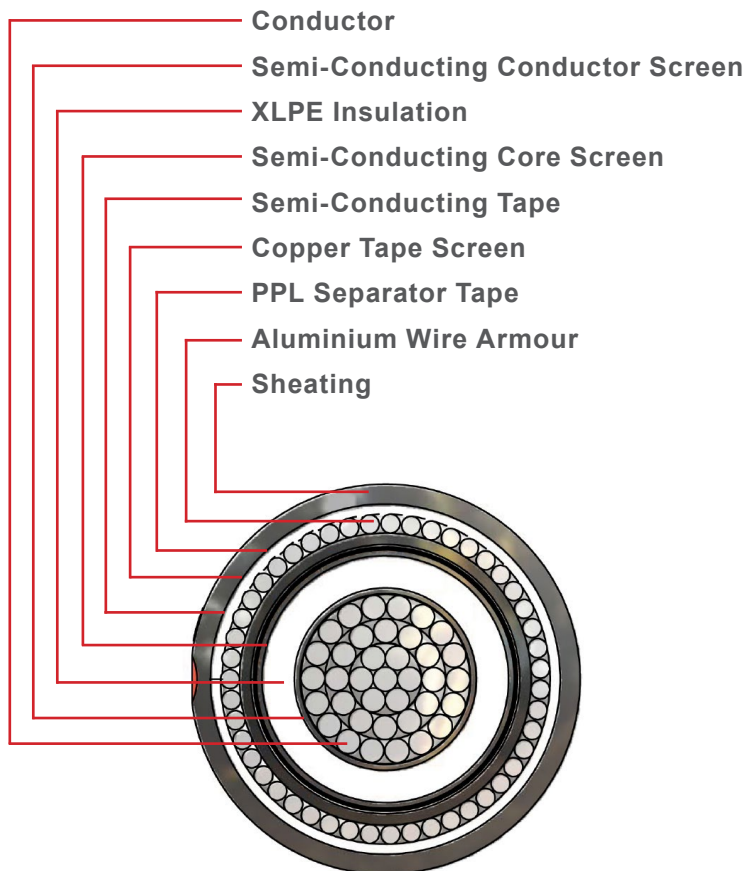

MEDIUM VOLTAGE XLPE-ALUMINIUM CABLES

11kV MV Aluminium 1 Core Type A AWA

General Data:

Properties:

Aluminium 1 Core
 Specification SANS 1339
 Voltage Rating 6350 / 11000V
 Type A

Cable Description:

Typical

Applications:

Underground Underground Reticulation
 Main Distribution System
 Sub-stationed Mining

Options:

Standard XLPE
 Red Stripe
 Blue Stripe

Technical Information and Photographs from CBI electric

Address: 4 Branch Road, Germiston 1401, P.O. Box 678, Germiston 1400

MEDIUM VOLTAGE XLPE-ALUMINIUM CABLES

11kV MV Aluminium 1 Core Type A AWA

Product Information:

Cable Size (mm ²)	Approximate Diameter (mm)	Current Rating (trefoil) (A)		Approximate Cable Mass (kg)	
		Ground	Air	Cable	Gross (500m)
50	29	161	188	1.0	400
70	31	195	232	1.2	450
95	33	233	283	1.3	500
120	35	263	324	1.4	550
150	37	292	366	1.7	600
185	39	328	416	1.9	650
240	41	377	489	2.2	750
300	44	421	555	2.4	950
400	48	476	640	3.1	1150
500	53	523	724	3.8	1500
630	58	579	819	4.5	1750
800	62	634	915	5.2	2000
1000	67	681	1001	6.1	2350